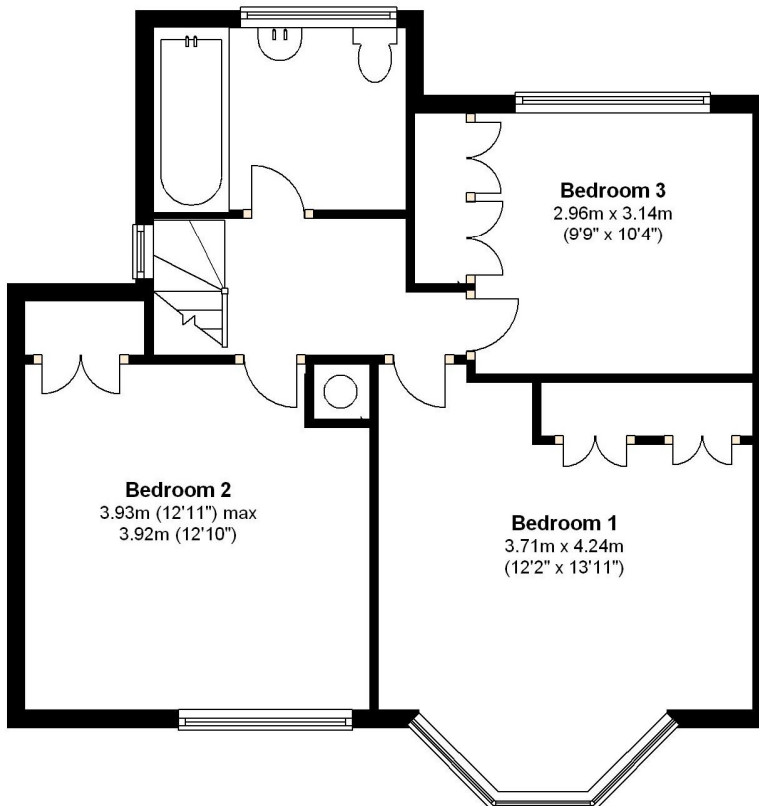

Total area: approx. 116.7 sq. metres (1255.8 sq. feet)