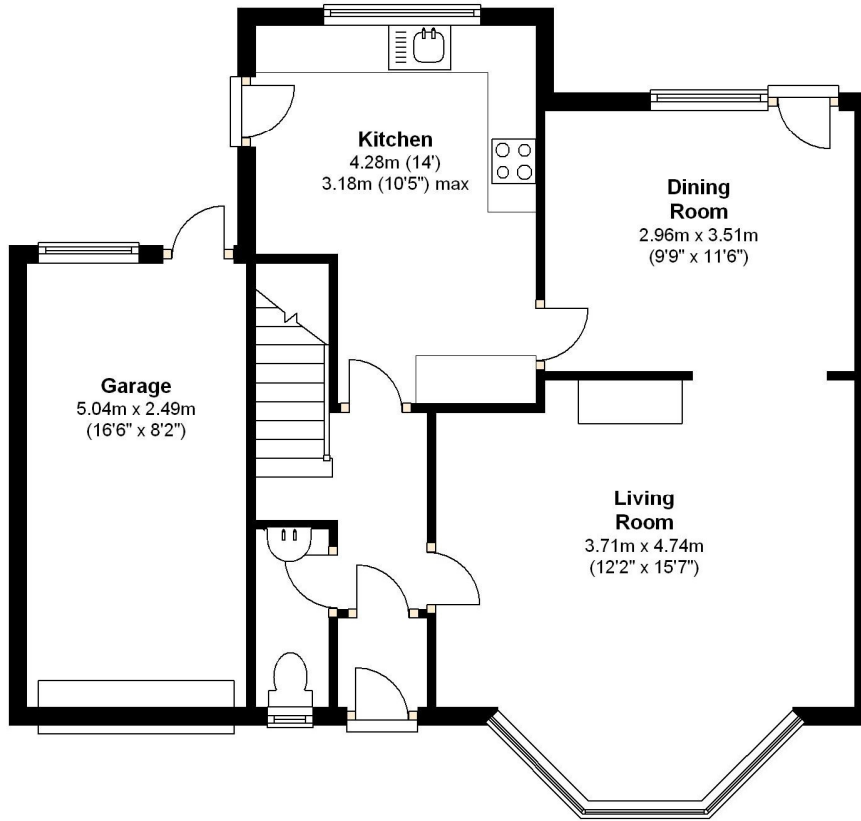

Ground Floor

Approx. 62.3 sq. metres (670.9 sq. feet)

First Floor

Approx. 54.3 sq. metres (584.8 sq. feet)