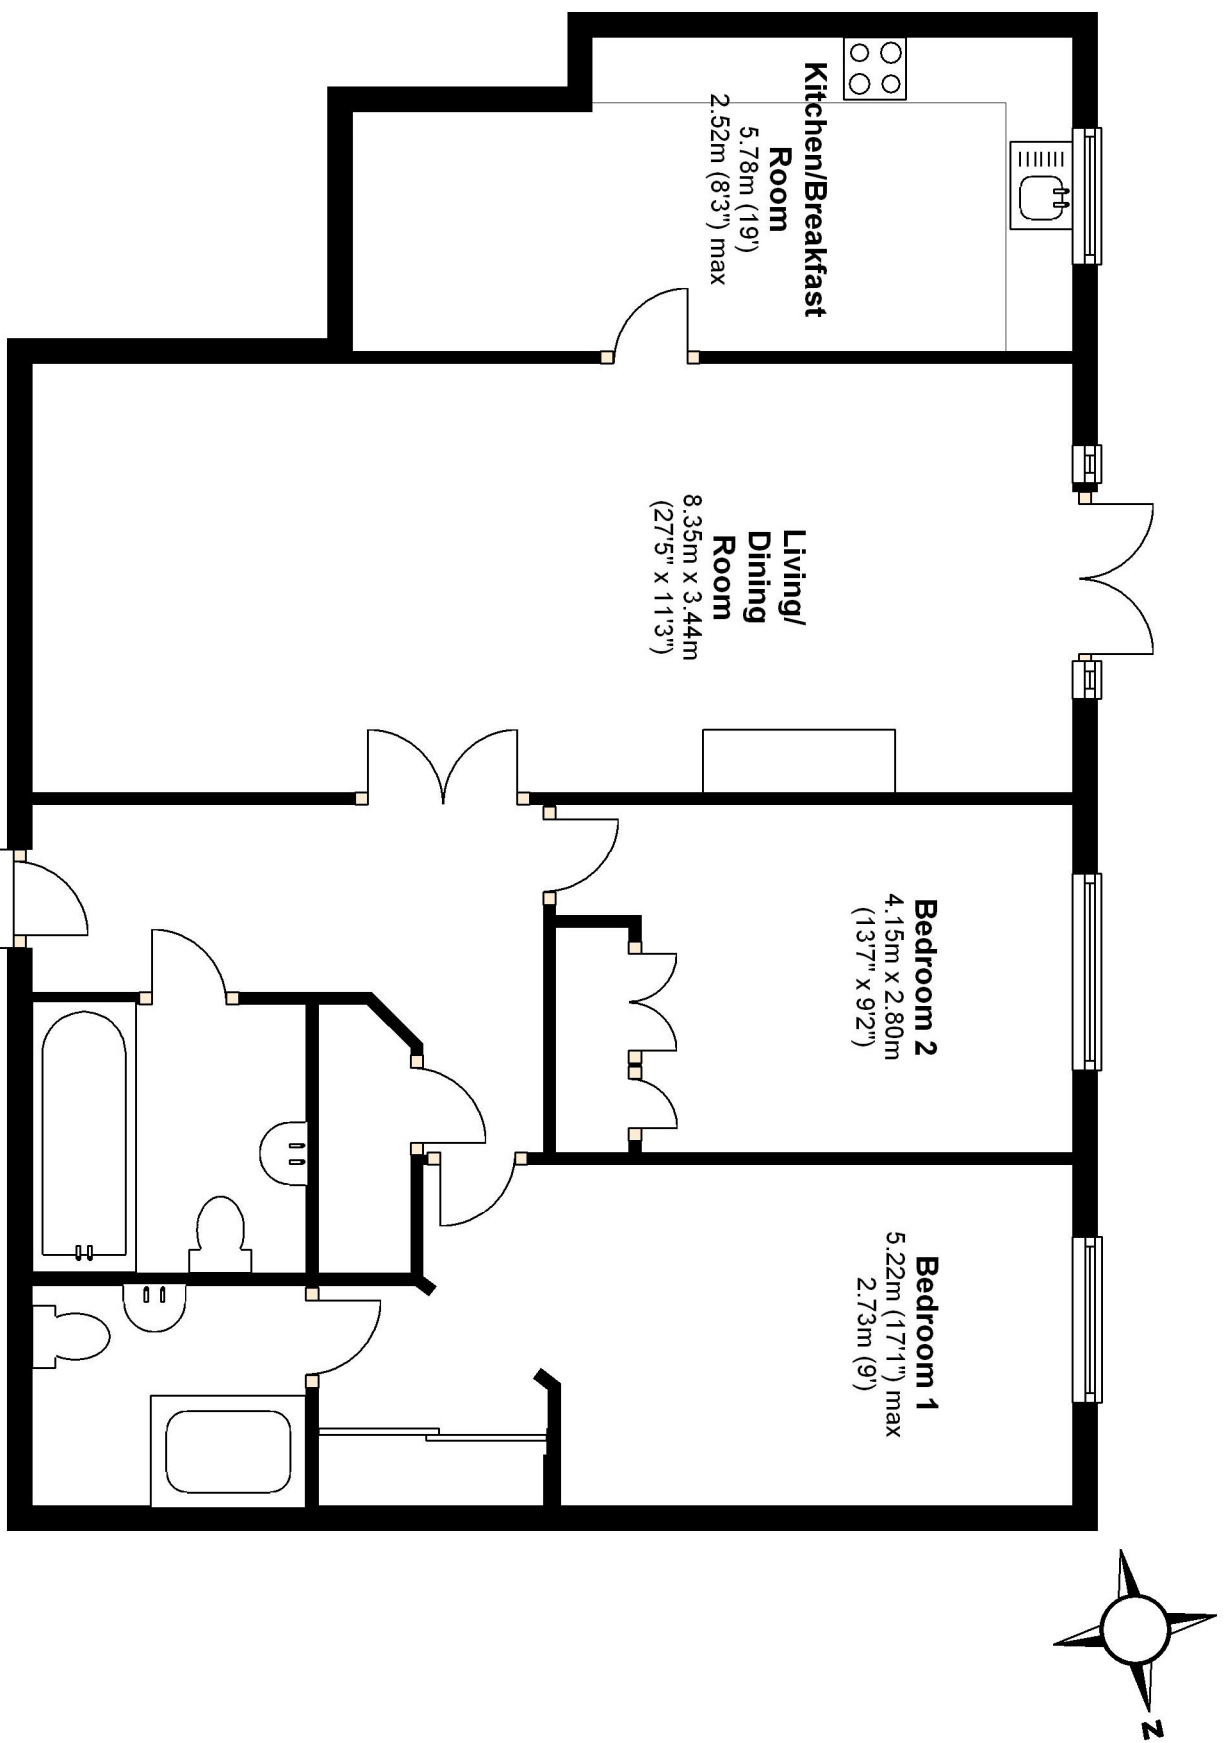

Ground Floor

Approx. 86.5 sq. metres (931.2 sq. feet)

Total area: approx. 86.5 sq. metres (931.2 sq. feet)