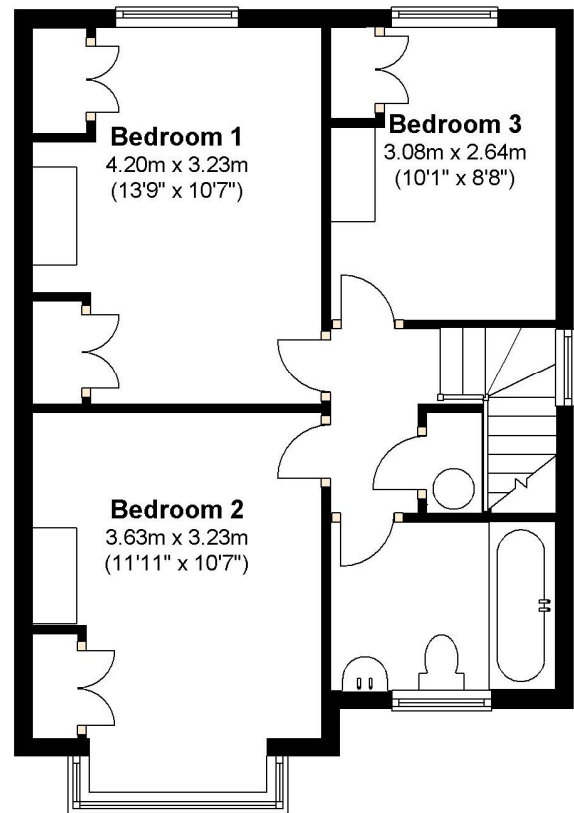

First Floor

Approx. 44.4 sq. metres (477.8 sq. feet)

Total area: approx. 111.5 sq. metres (1200.2 sq. feet)