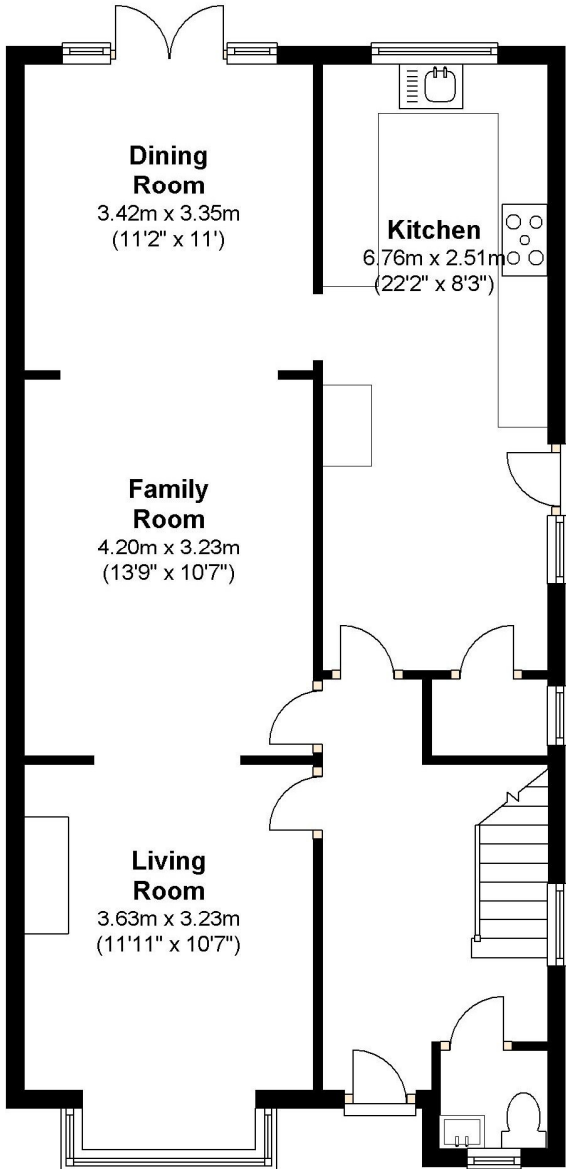

11 Looseberry Road

Approx. 67.1 sq. metres (722.3 sq. feet)