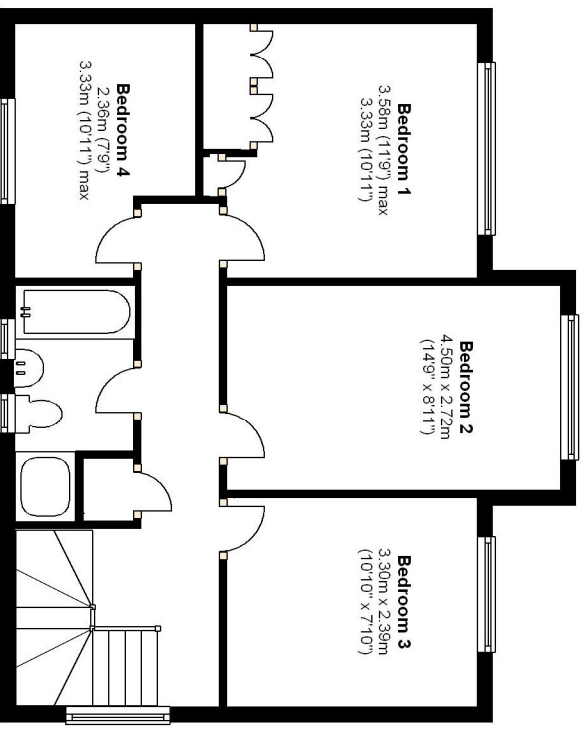

First Floor
Approx. 53.6 sq. metres (577.0 sq. feet)