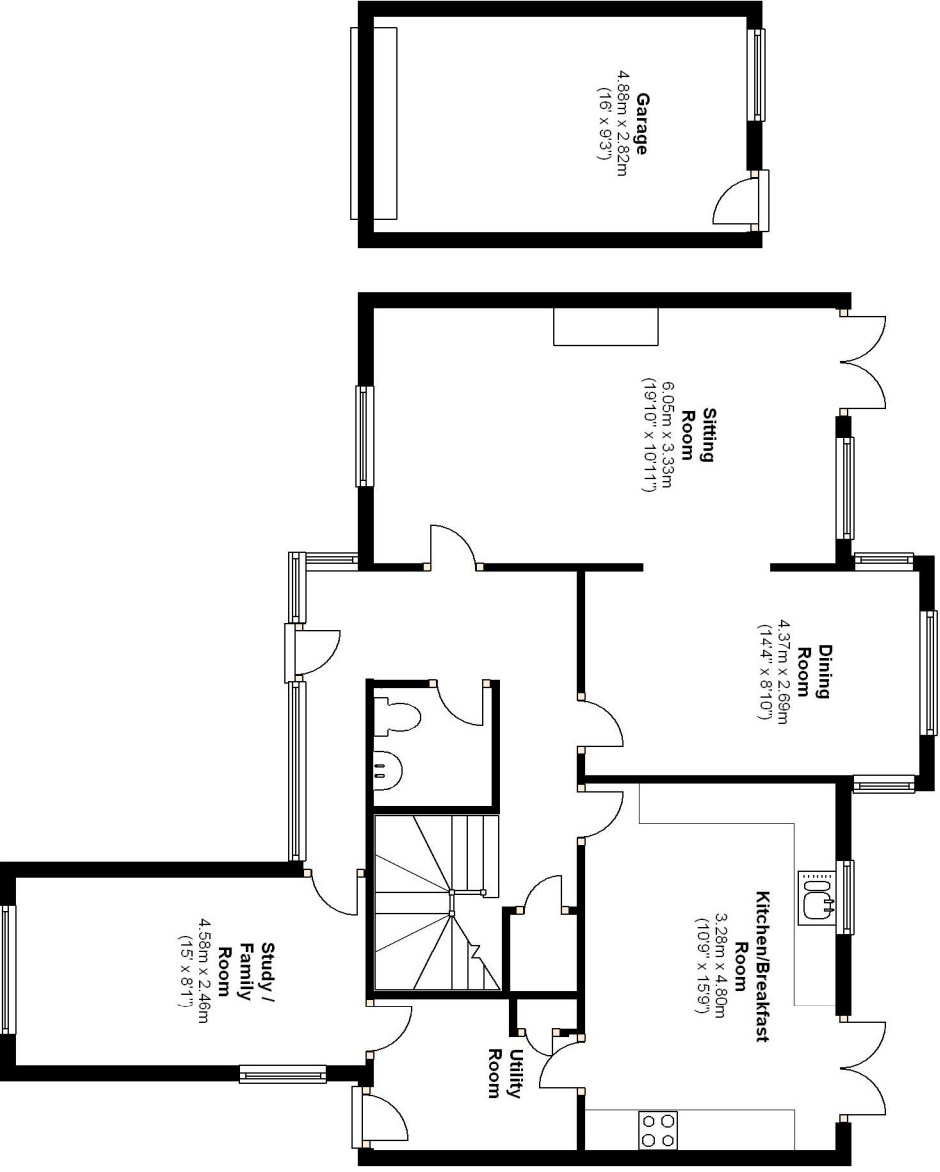

Cavendish Drive
Approx. 95.1 sq. metres (1024.1 sq. feet)