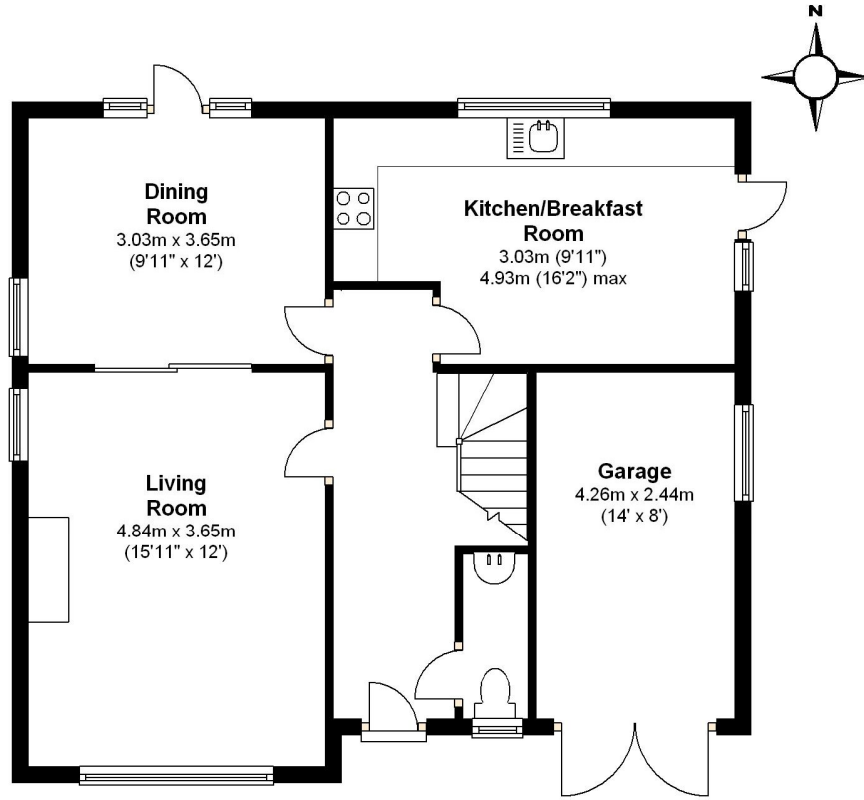

Ground Floor

Approx. 63.9 sq. metres (687.6 sq. feet)