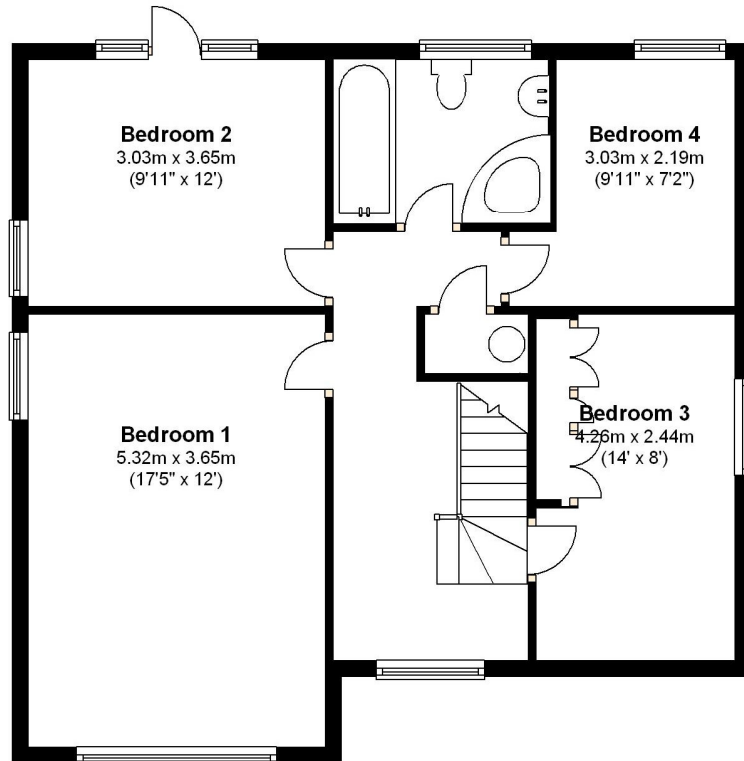

First Floor

Approx. 64.9 sq. metres (698.1 sq. feet)

Total area: approx. 128.7 sq. metres (1385.7 sq. feet)