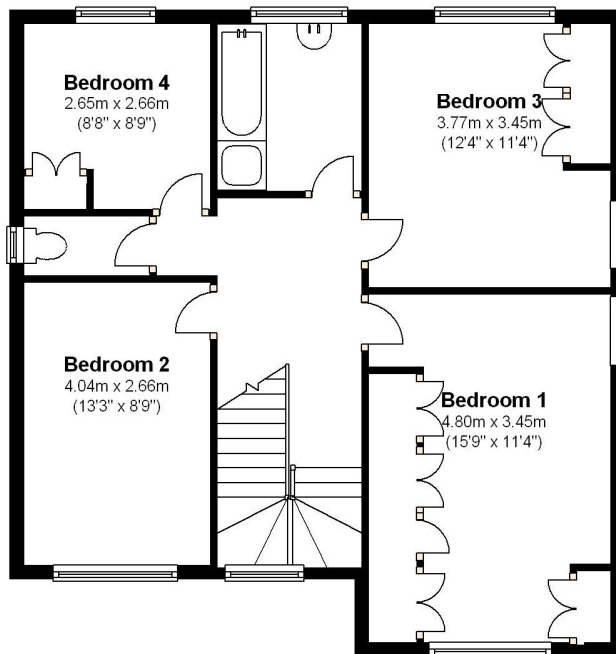

First Floor

Approx. 65.4 sq. metres (703.9 sq. feet)

Total area: approx. 158.6 sq. metres (1707.4 sq. feet)