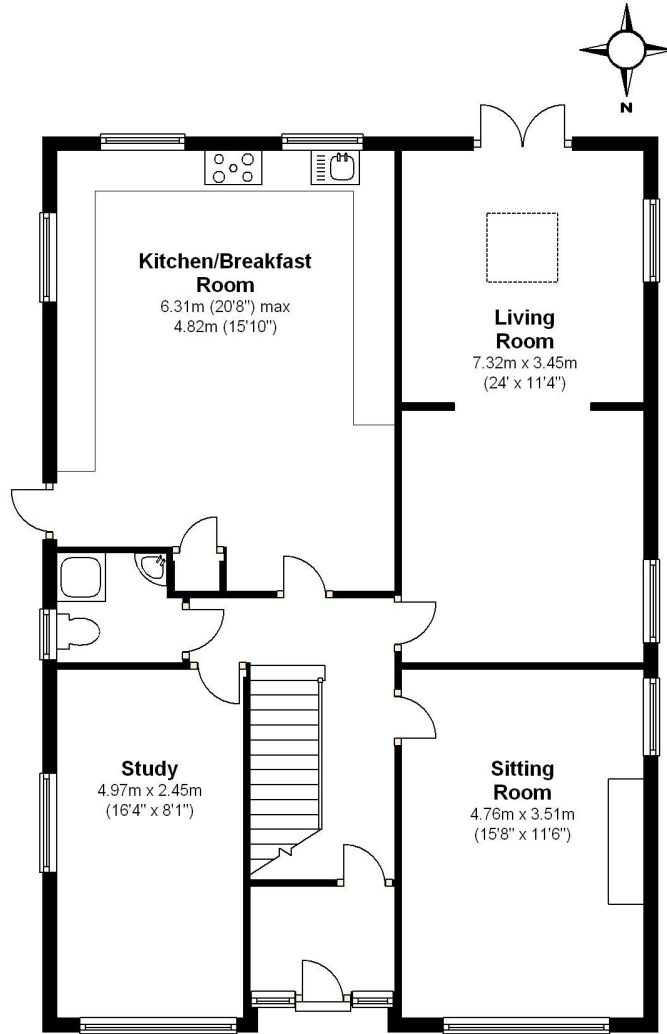

Ground Floor

Approx. 93.2 sq. metres (1003.5 sq. feet)