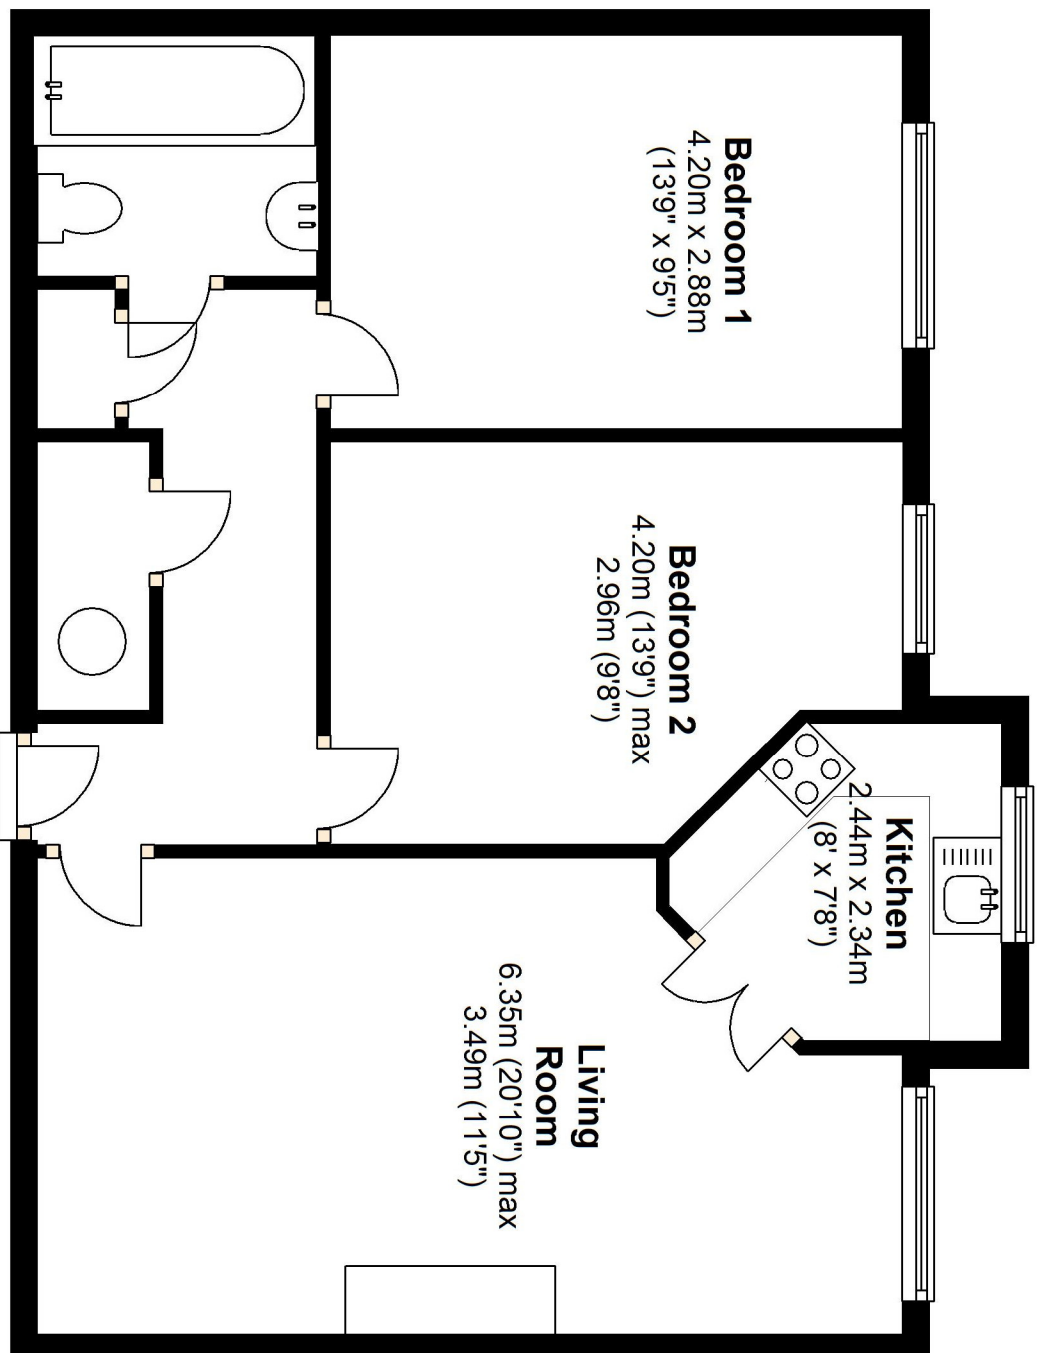

First Floor

Approx. 59.4 sq. metres (639.2 sq. feet)

Total area: approx. 59.4 sq. metres (639.2 sq. feet)